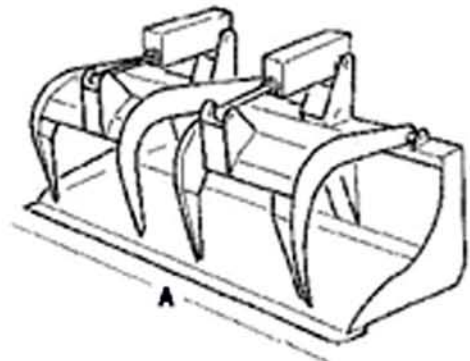

Modelos, datos técnicos e ilustraciones sujetas a cambios sin previo aviso. Models, specifications and illustrations are subject to change without notice.