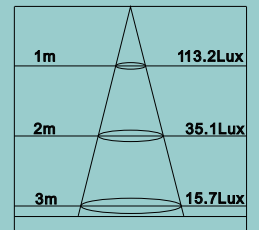

S60005
S60006

Installation drawing

Distance Luminance
S60005

Distance Luminance
S60006

model number	color	LED	light output (lm)	beam angle	CRI	voltage (v)
S60005	white	Cree	213	140°	74.4	5-28
S60006	warm white	Cree	167	140°	82.1	5-28

S600012
S600013

Installation drawing

Distance Luminance
S600012

Distance Luminance
S600013

model number	color	LED	light output (lm)	beam angle	CRI	voltage (v)
S600012	white	Cree	72	38°	75.0	5-28
S600013	warm white	Cree	54	38°	83.7	5-28

S60019

Installation drawing

S60019

model number	color	LED	light output (lm)	beam angle	CRI	voltage (v)
S60019	white	Cree	118	60°	76.1	5-28

S60024 S60025

Installation drawing

S60024

S60025

model number	color	LED	light output (lm)	beam angle	CRI	voltage (v)
S60024	white	Cree	259	38°	74.8	5-28
S60025	warm white	Cree	201	38°	83.3	5-28

S60030
S60031

Installation drawing

model number	color	LED	light output (lm)	beam angle	CRI	voltage (v)
S60030	white	Cree	74	140°	74.3	5-28
S60031	warm white	Cree	58	140°	82.5	5-28