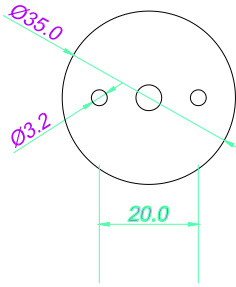

S60005
S60006

Installation drawing

Distance Luminance
S60005

Distance Luminance
S60006

model number	color	LED	light output (lm)	beam angle	CRI	voltage (v)
S60005	white	Cree	213	140°	74.4	5-28
S60006	warm white	Cree	167	140°	82.1	5-28

S600012
S600013

Installation drawing

Distance Luminance
S600012

Distance Luminance
S600013

model number	color	LED	light output (lm)	beam angle	CRI	voltage (v)
S600012	white	Cree	72	38°	75.0	5-28
S600013	warm white	Cree	54	38°	83.7	5-28

S60019

Installation drawing

S60019

model number	color	LED	light output (lm)	beam angle	CRI	voltage (v)
S60019	white	Cree	118	60°	76.1	5-28

S60024 S60025

Installation drawing

S60024

S60025

model number	color	LED	light output (lm)	beam angle	CRI	voltage (v)
S60024	white	Cree	259	38°	74.8	5-28
S60025	warm white	Cree	201	38°	83.3	5-28

S60030
S60031

Installation drawing

model number	color	LED	light output (lm)	beam angle	CRI	voltage (v)
S60030	white	Cree	74	140°	74.3	5-28
S60031	warm white	Cree	58	140°	82.5	5-28