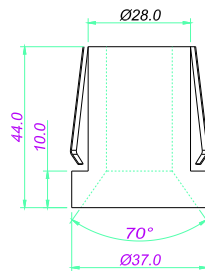

S60005
S60006

Installation drawing

Distance Luminance
S60005

Distance Luminance
S60006

model number	color	LED	light output (lm)	beam angle	CRI	voltage (v)
S60005	white	Cree	213	140°	74.4	5-28
S60006	warm white	Cree	167	140°	82.1	5-28

S600012
S600013

Installation drawing

Distance Luminance
S600012

Distance Luminance
S600013

model number	color	LED	light output (lm)	beam angle	CRI	voltage (v)
S600012	white	Cree	72	38°	75.0	5-28
S600013	warm white	Cree	54	38°	83.7	5-28

S60019

Installation drawing

S60019

model number	color	LED	light output (lm)	beam angle	CRI	voltage (v)
S60019	white	Cree	118	60°	76.1	5-28

S60024 S60025

Installation drawing

S60024

S60025

model number	color	LED	light output (lm)	beam angle	CRI	voltage (v)
S60024	white	Cree	259	38°	74.8	5-28
S60025	warm white	Cree	201	38°	83.3	5-28

S60030
S60031

Installation drawing

model number	color	LED	light output (lm)	beam angle	CRI	voltage (v)
S60030	white	Cree	74	140°	74.3	5-28
S60031	warm white	Cree	58	140°	82.5	5-28