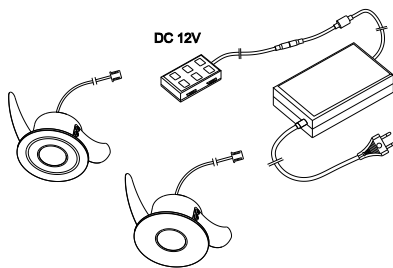

S60019

Installation drawing

S60019

model number	color	LED	light output (lm)	beam angle	CRI	voltage (v)
S60019	white	Cree	118	60°	76.1	5-28

S60024 S60025

Installation drawing

S60024

S60025

model number	color	LED	light output (lm)	beam angle	CRI	voltage (v)
S60024	white	Cree	259	38°	74.8	5-28
S60025	warm white	Cree	201	38°	83.3	5-28

S60030
S60031

Installation drawing

model number	color	LED	light output (lm)	beam angle	CRI	voltage (v)
S60030	white	Cree	74	140°	74.3	5-28
S60031	warm white	Cree	58	140°	82.5	5-28

S60036

S60043

S60050

- A Wall or ceiling
- B Connector
- C Power
- D LED down light

Installation drawing

S60036	S60050
S60037	S60051
S60043	S60057
S60044	S60058

A stands for lens A, B stands for lens B.