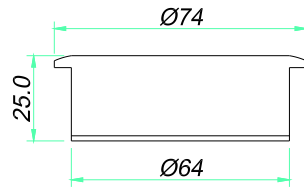

S60005
S60006

Installation drawing

Distance Luminance
S60005

Distance Luminance
S60006

model number	color	LED	light output (lm)	beam angle	CRI	voltage (v)
S60005	white	Cree	213	140°	74.4	5-28
S60006	warm white	Cree	167	140°	82.1	5-28

S600012
S600013

Installation drawing

Distance Luminance
S600012

Distance Luminance
S600013

model number	color	LED	light output (lm)	beam angle	CRI	voltage (v)
S600012	white	Cree	72	38°	75.0	5-28
S600013	warm white	Cree	54	38°	83.7	5-28

S60019

Installation drawing

S60019

model number	color	LED	light output (lm)	beam angle	CRI	voltage (v)
S60019	white	Cree	118	60°	76.1	5-28

S60024 S60025

Installation drawing

S60024

S60025

model number	color	LED	light output (lm)	beam angle	CRI	voltage (v)
S60024	white	Cree	259	38°	74.8	5-28
S60025	warm white	Cree	201	38°	83.3	5-28

S60030
S60031

Installation drawing

model number	color	LED	light output (lm)	beam angle	CRI	voltage (v)
S60030	white	Cree	74	140°	74.3	5-28
S60031	warm white	Cree	58	140°	82.5	5-28