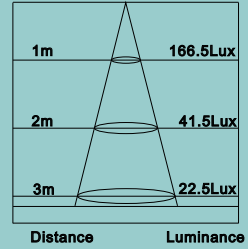

S60005
S60006

Installation drawing

Distance Luminance
S60005

Distance Luminance
S60006

model number	color	LED	light output (lm)	beam angle	CRI	voltage (v)
S60005	white	Cree	213	140°	74.4	5-28
S60006	warm white	Cree	167	140°	82.1	5-28

S600012
S600013

Installation drawing

Distance Luminance
S600012

Distance Luminance
S600013

model number	color	LED	light output (lm)	beam angle	CRI	voltage (v)
S600012	white	Cree	72	38°	75.0	5-28
S600013	warm white	Cree	54	38°	83.7	5-28

S60019

Installation drawing

S60019

model number	color	LED	light output (lm)	beam angle	CRI	voltage (v)
S60019	white	Cree	118	60°	76.1	5-28

S60024 S60025

Installation drawing

S60024

S60025

model number	color	LED	light output (lm)	beam angle	CRI	voltage (v)
S60024	white	Cree	259	38°	74.8	5-28
S60025	warm white	Cree	201	38°	83.3	5-28

S60030
S60031

Installation drawing

model number	color	LED	light output (lm)	beam angle	CRI	voltage (v)
S60030	white	Cree	74	140°	74.3	5-28
S60031	warm white	Cree	58	140°	82.5	5-28