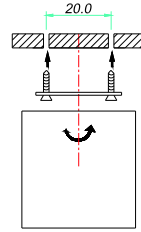

S600012
S600013

Installation drawing

Distance Luminance
S600012

Distance Luminance
S600013

model number	color	LED	light output (lm)	beam angle	CRI	voltage (v)
S600012	white	Cree	72	38°	75.0	5-28
S600013	warm white	Cree	54	38°	83.7	5-28

S60019

Installation drawing

S60019

model number	color	LED	light output (lm)	beam angle	CRI	voltage (v)
S60019	white	Cree	118	60°	76.1	5-28

S60024 S60025

Installation drawing

S60024

S60025

model number	color	LED	light output (lm)	beam angle	CRI	voltage (v)
S60024	white	Cree	259	38°	74.8	5-28
S60025	warm white	Cree	201	38°	83.3	5-28

S60030
S60031

Installation drawing

model number	color	LED	light output (lm)	beam angle	CRI	voltage (v)
S60030	white	Cree	74	140°	74.3	5-28
S60031	warm white	Cree	58	140°	82.5	5-28