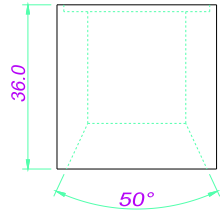

S60005
S60006

Installation drawing

Distance Luminance
S60005

Distance Luminance
S60006

model number	color	LED	light output (lm)	beam angle	CRI	voltage (v)
S60005	white	Cree	213	140°	74.4	5-28
S60006	warm white	Cree	167	140°	82.1	5-28

S600012
S600013

Installation drawing

Distance Luminance
S600012

Distance Luminance
S600013

model number	color	LED	light output (lm)	beam angle	CRI	voltage (v)
S600012	white	Cree	72	38°	75.0	5-28
S600013	warm white	Cree	54	38°	83.7	5-28

S60019

Installation drawing

S60019

model number	color	LED	light output (lm)	beam angle	CRI	voltage (v)
S60019	white	Cree	118	60°	76.1	5-28

S60024 S60025

Installation drawing

S60024

S60025

model number	color	LED	light output (lm)	beam angle	CRI	voltage (v)
S60024	white	Cree	259	38°	74.8	5-28
S60025	warm white	Cree	201	38°	83.3	5-28

S60030
S60031

Installation drawing

model number	color	LED	light output (lm)	beam angle	CRI	voltage (v)
S60030	white	Cree	74	140°	74.3	5-28
S60031	warm white	Cree	58	140°	82.5	5-28