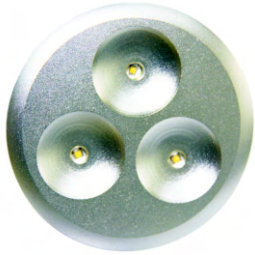

S60005
S60006

Installation drawing

Distance Luminance
S60005

Distance Luminance
S60006

model number	color	LED	light output (lm)	beam angle	CRI	voltage (v)
S60005	white	Cree	213	140°	74.4	5-28
S60006	warm white	Cree	167	140°	82.1	5-28

S600012
S600013

Installation drawing

Distance Luminance
S600012

Distance Luminance
S600013

model number	color	LED	light output (lm)	beam angle	CRI	voltage (v)
S600012	white	Cree	72	38°	75.0	5-28
S600013	warm white	Cree	54	38°	83.7	5-28

S60019

Installation drawing

S60019

model number	color	LED	light output (lm)	beam angle	CRI	voltage (v)
S60019	white	Cree	118	60°	76.1	5-28

S60024 S60025

Installation drawing

S60024

S60025

model number	color	LED	light output (lm)	beam angle	CRI	voltage (v)
S60024	white	Cree	259	38°	74.8	5-28
S60025	warm white	Cree	201	38°	83.3	5-28

S60030
S60031

Installation drawing

model number	color	LED	light output (lm)	beam angle	CRI	voltage (v)
S60030	white	Cree	74	140°	74.3	5-28
S60031	warm white	Cree	58	140°	82.5	5-28