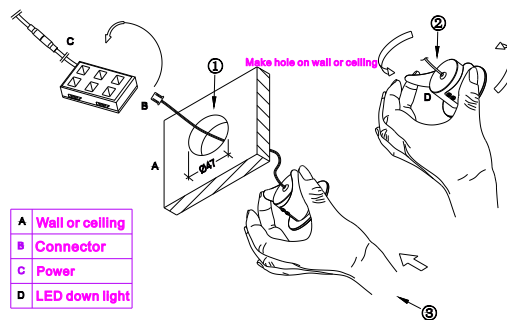

S60019

Installation drawing

S60019

model number	color	LED	light output (lm)	beam angle	CRI	voltage (v)
S60019	white	Cree	118	60°	76.1	5-28

S60024 S60025

Installation drawing

S60024

S60025

model number	color	LED	light output (lm)	beam angle	CRI	voltage (v)
S60024	white	Cree	259	38°	74.8	5-28
S60025	warm white	Cree	201	38°	83.3	5-28

S60030
S60031

Installation drawing

model number	color	LED	light output (lm)	beam angle	CRI	voltage (v)
S60030	white	Cree	74	140°	74.3	5-28
S60031	warm white	Cree	58	140°	82.5	5-28

S60036

S60043

S60050

- A Wall or ceiling
- B Connector
- C Power
- D LED down light

Installation drawing

S60036	S60050
S60037	S60051
S60043	S60057
S60044	S60058

A stands for lens A, B stands for lens B.