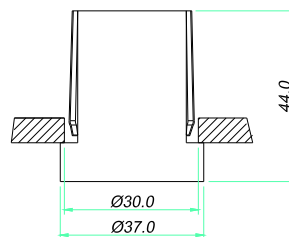

S60005
S60006

Installation drawing

Distance Luminance
S60005

Distance Luminance
S60006

model number	color	LED	light output (lm)	beam angle	CRI	voltage (v)
S60005	white	Cree	213	140°	74.4	5-28
S60006	warm white	Cree	167	140°	82.1	5-28

S600012
S600013

Installation drawing

Distance Luminance
S600012

Distance Luminance
S600013

model number	color	LED	light output (lm)	beam angle	CRI	voltage (v)
S600012	white	Cree	72	38°	75.0	5-28
S600013	warm white	Cree	54	38°	83.7	5-28

S60019

Installation drawing

S60019

model number	color	LED	light output (lm)	beam angle	CRI	voltage (v)
S60019	white	Cree	118	60°	76.1	5-28

S60024 S60025

Installation drawing

S60024

S60025

model number	color	LED	light output (lm)	beam angle	CRI	voltage (v)
S60024	white	Cree	259	38°	74.8	5-28
S60025	warm white	Cree	201	38°	83.3	5-28

S60030
S60031

Installation drawing

model number	color	LED	light output (lm)	beam angle	CRI	voltage (v)
S60030	white	Cree	74	140°	74.3	5-28
S60031	warm white	Cree	58	140°	82.5	5-28