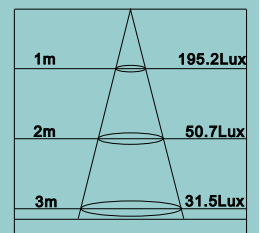

S60005
S60006

Installation drawing

Distance Luminance
S60005

Distance Luminance
S60006

model number	color	LED	light output (lm)	beam angle	CRI	voltage (v)
S60005	white	Cree	213	140°	74.4	5-28
S60006	warm white	Cree	167	140°	82.1	5-28

S600012
S600013

Installation drawing

Distance Luminance
S600012

Distance Luminance
S600013

model number	color	LED	light output (lm)	beam angle	CRI	voltage (v)
S600012	white	Cree	72	38°	75.0	5-28
S600013	warm white	Cree	54	38°	83.7	5-28

S60019

Installation drawing

S60019

model number	color	LED	light output (lm)	beam angle	CRI	voltage (v)
S60019	white	Cree	118	60°	76.1	5-28

S60024 S60025

Installation drawing

S60024

S60025

model number	color	LED	light output (lm)	beam angle	CRI	voltage (v)
S60024	white	Cree	259	38°	74.8	5-28
S60025	warm white	Cree	201	38°	83.3	5-28

S60030
S60031

Installation drawing

model number	color	LED	light output (lm)	beam angle	CRI	voltage (v)
S60030	white	Cree	74	140°	74.3	5-28
S60031	warm white	Cree	58	140°	82.5	5-28