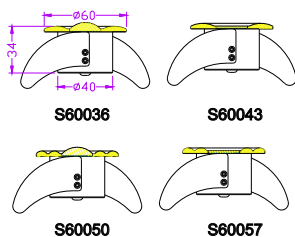

S600012
S600013

Installation drawing

Distance Luminance
S600012

Distance Luminance
S600013

model number	color	LED	light output (lm)	beam angle	CRI	voltage (v)
S600012	white	Cree	72	38°	75.0	5-28
S600013	warm white	Cree	54	38°	83.7	5-28

S60019

Installation drawing

S60019

model number	color	LED	light output (lm)	beam angle	CRI	voltage (v)
S60019	white	Cree	118	60°	76.1	5-28

S60024 S60025

Installation drawing

S60024

S60025

model number	color	LED	light output (lm)	beam angle	CRI	voltage (v)
S60024	white	Cree	259	38°	74.8	5-28
S60025	warm white	Cree	201	38°	83.3	5-28

S60030
S60031

Installation drawing

model number	color	LED	light output (lm)	beam angle	CRI	voltage (v)
S60030	white	Cree	74	140°	74.3	5-28
S60031	warm white	Cree	58	140°	82.5	5-28

S60036

S60043

S60050

- A Wall or ceiling
- B Connector
- C Power
- D LED down light

Installation drawing

S60036	S60050
S60037	S60051
S60043	S60057
S60044	S60058

A stands for lens A, B stands for lens B.