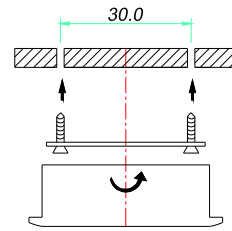

S60005
S60006

Installation drawing

Distance Luminance
S60005

Distance Luminance
S60006

model number	color	LED	light output (lm)	beam angle	CRI	voltage (v)
S60005	white	Cree	213	140°	74.4	5-28
S60006	warm white	Cree	167	140°	82.1	5-28

S600012
S600013

Installation drawing

Distance Luminance
S600012

Distance Luminance
S600013

model number	color	LED	light output (lm)	beam angle	CRI	voltage (v)
S600012	white	Cree	72	38°	75.0	5-28
S600013	warm white	Cree	54	38°	83.7	5-28

S60019

Installation drawing

S60019

model number	color	LED	light output (lm)	beam angle	CRI	voltage (v)
S60019	white	Cree	118	60°	76.1	5-28

S60024 S60025

Installation drawing

S60024

S60025

model number	color	LED	light output (lm)	beam angle	CRI	voltage (v)
S60024	white	Cree	259	38°	74.8	5-28
S60025	warm white	Cree	201	38°	83.3	5-28

S60030
S60031

Installation drawing

model number	color	LED	light output (lm)	beam angle	CRI	voltage (v)
S60030	white	Cree	74	140°	74.3	5-28
S60031	warm white	Cree	58	140°	82.5	5-28