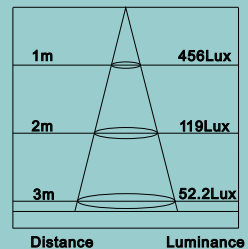

S60005
S60006

Installation drawing

Distance Luminance
S60005

Distance Luminance
S60006

model number	color	LED	light output (lm)	beam angle	CRI	voltage (v)
S60005	white	Cree	213	140°	74.4	5-28
S60006	warm white	Cree	167	140°	82.1	5-28

S600012
S600013

Installation drawing

Distance Luminance
S600012

Distance Luminance
S600013

model number	color	LED	light output (lm)	beam angle	CRI	voltage (v)
S600012	white	Cree	72	38°	75.0	5-28
S600013	warm white	Cree	54	38°	83.7	5-28

S60019

Installation drawing

S60019

model number	color	LED	light output (lm)	beam angle	CRI	voltage (v)
S60019	white	Cree	118	60°	76.1	5-28

S60024 S60025

Installation drawing

S60024

S60025

model number	color	LED	light output (lm)	beam angle	CRI	voltage (v)
S60024	white	Cree	259	38°	74.8	5-28
S60025	warm white	Cree	201	38°	83.3	5-28

S60030
S60031

Installation drawing

model number	color	LED	light output (lm)	beam angle	CRI	voltage (v)
S60030	white	Cree	74	140°	74.3	5-28
S60031	warm white	Cree	58	140°	82.5	5-28