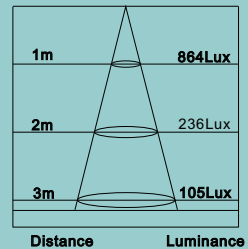

S60005
S60006

Installation drawing

Distance Luminance
S60005

Distance Luminance
S60006

model number	color	LED	light output (lm)	beam angle	CRI	voltage (v)
S60005	white	Cree	213	140°	74.4	5-28
S60006	warm white	Cree	167	140°	82.1	5-28

S600012
S600013

Installation drawing

Distance Luminance
S600012

Distance Luminance
S600013

model number	color	LED	light output (lm)	beam angle	CRI	voltage (v)
S600012	white	Cree	72	38°	75.0	5-28
S600013	warm white	Cree	54	38°	83.7	5-28

S60019

Installation drawing

S60019

model number	color	LED	light output (lm)	beam angle	CRI	voltage (v)
S60019	white	Cree	118	60°	76.1	5-28

S60024 S60025

Installation drawing

S60024

S60025

model number	color	LED	light output (lm)	beam angle	CRI	voltage (v)
S60024	white	Cree	259	38°	74.8	5-28
S60025	warm white	Cree	201	38°	83.3	5-28

S60030
S60031

Installation drawing

model number	color	LED	light output (lm)	beam angle	CRI	voltage (v)
S60030	white	Cree	74	140°	74.3	5-28
S60031	warm white	Cree	58	140°	82.5	5-28