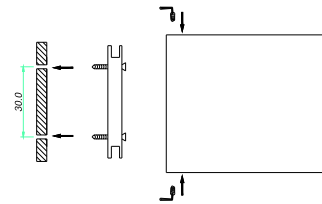

S60019

Installation drawing

S60019

model number	color	LED	light output (lm)	beam angle	CRI	voltage (v)
S60019	white	Cree	118	60°	76.1	5-28

S60024 S60025

Installation drawing

S60024

S60025

model number	color	LED	light output (lm)	beam angle	CRI	voltage (v)
S60024	white	Cree	259	38°	74.8	5-28
S60025	warm white	Cree	201	38°	83.3	5-28

S60030
S60031

Installation drawing

model number	color	LED	light output (lm)	beam angle	CRI	voltage (v)
S60030	white	Cree	74	140°	74.3	5-28
S60031	warm white	Cree	58	140°	82.5	5-28