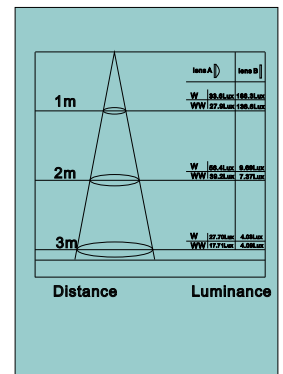

S60005
S60006

Installation drawing

Distance Luminance
S60005

Distance Luminance
S60006

model number	color	LED	light output (lm)	beam angle	CRI	voltage (v)
S60005	white	Cree	213	140°	74.4	5-28
S60006	warm white	Cree	167	140°	82.1	5-28

S60019

Installation drawing

S60019

model number	color	LED	light output (lm)	beam angle	CRI	voltage (v)
S60019	white	Cree	118	60°	76.1	5-28

S60024 S60025

Installation drawing

S60024

S60025

model number	color	LED	light output (lm)	beam angle	CRI	voltage (v)
S60024	white	Cree	259	38°	74.8	5-28
S60025	warm white	Cree	201	38°	83.3	5-28

S60030
S60031

Installation drawing

model number	color	LED	light output (lm)	beam angle	CRI	voltage (v)
S60030	white	Cree	74	140°	74.3	5-28
S60031	warm white	Cree	58	140°	82.5	5-28

S60036

S60043

S60050

- A Wall or ceiling
- B Connector
- C Power
- D LED down light

Installation drawing

S60036	S60050
S60037	S60051
S60043	S60057
S60044	S60058

A stands for lens A, B stands for lens B.