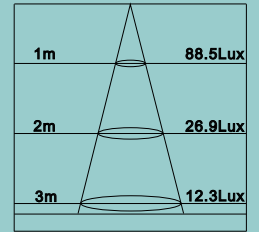

S60005
S60006

Installation drawing

Distance Luminance
S60005

Distance Luminance
S60006

model number	color	LED	light output (lm)	beam angle	CRI	voltage (v)
S60005	white	Cree	213	140°	74.4	5-28
S60006	warm white	Cree	167	140°	82.1	5-28

S600012
S600013

Installation drawing

Distance Luminance
S600012

Distance Luminance
S600013

model number	color	LED	light output (lm)	beam angle	CRI	voltage (v)
S600012	white	Cree	72	38°	75.0	5-28
S600013	warm white	Cree	54	38°	83.7	5-28

S60019

Installation drawing

S60019

model number	color	LED	light output (lm)	beam angle	CRI	voltage (v)
S60019	white	Cree	118	60°	76.1	5-28

S60024 S60025

Installation drawing

S60024

S60025

model number	color	LED	light output (lm)	beam angle	CRI	voltage (v)
S60024	white	Cree	259	38°	74.8	5-28
S60025	warm white	Cree	201	38°	83.3	5-28

S60030
S60031

Installation drawing

model number	color	LED	light output (lm)	beam angle	CRI	voltage (v)
S60030	white	Cree	74	140°	74.3	5-28
S60031	warm white	Cree	58	140°	82.5	5-28