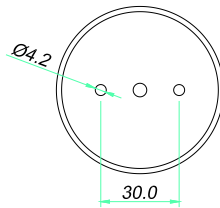

S60005
S60006

Installation drawing

Distance Luminance
S60005

Distance Luminance
S60006

model number	color	LED	light output (lm)	beam angle	CRI	voltage (v)
S60005	white	Cree	213	140°	74.4	5-28
S60006	warm white	Cree	167	140°	82.1	5-28

S600012
S600013

Installation drawing

Distance Luminance
S600012

Distance Luminance
S600013

model number	color	LED	light output (lm)	beam angle	CRI	voltage (v)
S600012	white	Cree	72	38°	75.0	5-28
S600013	warm white	Cree	54	38°	83.7	5-28

S60019

Installation drawing

S60019

model number	color	LED	light output (lm)	beam angle	CRI	voltage (v)
S60019	white	Cree	118	60°	76.1	5-28

S60024 S60025

Installation drawing

S60024

S60025

model number	color	LED	light output (lm)	beam angle	CRI	voltage (v)
S60024	white	Cree	259	38°	74.8	5-28
S60025	warm white	Cree	201	38°	83.3	5-28

S60030
S60031

Installation drawing

model number	color	LED	light output (lm)	beam angle	CRI	voltage (v)
S60030	white	Cree	74	140°	74.3	5-28
S60031	warm white	Cree	58	140°	82.5	5-28