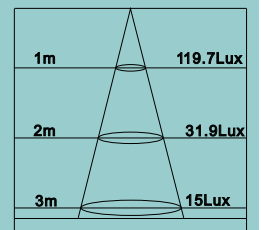

S60005
S60006

Installation drawing

Distance Luminance
S60005

Distance Luminance
S60006

model number	color	LED	light output (lm)	beam angle	CRI	voltage (v)
S60005	white	Cree	213	140°	74.4	5-28
S60006	warm white	Cree	167	140°	82.1	5-28

S600012
S600013

Installation drawing

Distance Luminance
S600012

Distance Luminance
S600013

model number	color	LED	light output (lm)	beam angle	CRI	voltage (v)
S600012	white	Cree	72	38°	75.0	5-28
S600013	warm white	Cree	54	38°	83.7	5-28

S60019

Installation drawing

S60019

model number	color	LED	light output (lm)	beam angle	CRI	voltage (v)
S60019	white	Cree	118	60°	76.1	5-28

S60024 S60025

Installation drawing

S60024

S60025

model number	color	LED	light output (lm)	beam angle	CRI	voltage (v)
S60024	white	Cree	259	38°	74.8	5-28
S60025	warm white	Cree	201	38°	83.3	5-28

S60030
S60031

Installation drawing

model number	color	LED	light output (lm)	beam angle	CRI	voltage (v)
S60030	white	Cree	74	140°	74.3	5-28
S60031	warm white	Cree	58	140°	82.5	5-28