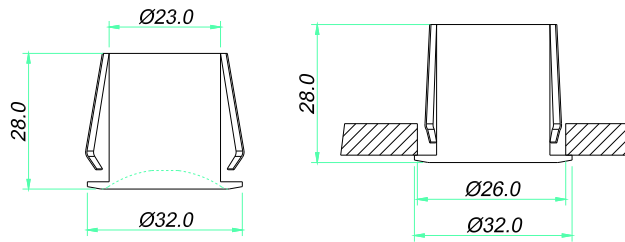

S60005
S60006

Installation drawing

Distance Luminance
S60005

Distance Luminance
S60006

model number	color	LED	light output (lm)	beam angle	CRI	voltage (v)
S60005	white	Cree	213	140°	74.4	5-28
S60006	warm white	Cree	167	140°	82.1	5-28

S600012
S600013

Installation drawing

Distance Luminance
S600012

Distance Luminance
S600013

model number	color	LED	light output (lm)	beam angle	CRI	voltage (v)
S600012	white	Cree	72	38°	75.0	5-28
S600013	warm white	Cree	54	38°	83.7	5-28

S60019

Installation drawing

S60019

model number	color	LED	light output (lm)	beam angle	CRI	voltage (v)
S60019	white	Cree	118	60°	76.1	5-28

S60024 S60025

Installation drawing

S60024

S60025

model number	color	LED	light output (lm)	beam angle	CRI	voltage (v)
S60024	white	Cree	259	38°	74.8	5-28
S60025	warm white	Cree	201	38°	83.3	5-28

S60030
S60031

Installation drawing

model number	color	LED	light output (lm)	beam angle	CRI	voltage (v)
S60030	white	Cree	74	140°	74.3	5-28
S60031	warm white	Cree	58	140°	82.5	5-28