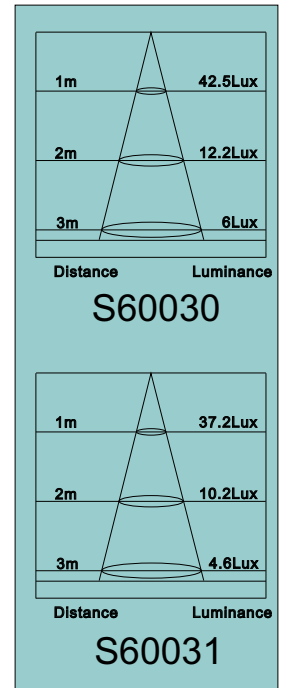

S60005
S60006

Installation drawing

Distance Luminance
S60005

Distance Luminance
S60006

model number	color	LED	light output (lm)	beam angle	CRI	voltage (v)
S60005	white	Cree	213	140°	74.4	5-28
S60006	warm white	Cree	167	140°	82.1	5-28

S600012
S600013

Installation drawing

Distance Luminance
S600012

Distance Luminance
S600013

model number	color	LED	light output (lm)	beam angle	CRI	voltage (v)
S600012	white	Cree	72	38°	75.0	5-28
S600013	warm white	Cree	54	38°	83.7	5-28

S60019

Installation drawing

S60019

model number	color	LED	light output (lm)	beam angle	CRI	voltage (v)
S60019	white	Cree	118	60°	76.1	5-28

S60024 S60025

Installation drawing

S60024

S60025

model number	color	LED	light output (lm)	beam angle	CRI	voltage (v)
S60024	white	Cree	259	38°	74.8	5-28
S60025	warm white	Cree	201	38°	83.3	5-28

S60030
S60031

Installation drawing

model number	color	LED	light output (lm)	beam angle	CRI	voltage (v)
S60030	white	Cree	74	140°	74.3	5-28
S60031	warm white	Cree	58	140°	82.5	5-28