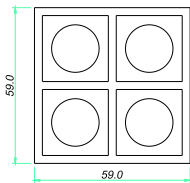

S60005
S60006

Installation drawing

Distance Luminance
S60005

Distance Luminance
S60006

model number	color	LED	light output (lm)	beam angle	CRI	voltage (v)
S60005	white	Cree	213	140°	74.4	5-28
S60006	warm white	Cree	167	140°	82.1	5-28

S600012
S600013

Installation drawing

Distance Luminance
S600012

Distance Luminance
S600013

model number	color	LED	light output (lm)	beam angle	CRI	voltage (v)
S600012	white	Cree	72	38°	75.0	5-28
S600013	warm white	Cree	54	38°	83.7	5-28

S60019

Installation drawing

S60019

model number	color	LED	light output (lm)	beam angle	CRI	voltage (v)
S60019	white	Cree	118	60°	76.1	5-28

S60024 S60025

Installation drawing

S60024

S60025

model number	color	LED	light output (lm)	beam angle	CRI	voltage (v)
S60024	white	Cree	259	38°	74.8	5-28
S60025	warm white	Cree	201	38°	83.3	5-28

S60030
S60031

Installation drawing

model number	color	LED	light output (lm)	beam angle	CRI	voltage (v)
S60030	white	Cree	74	140°	74.3	5-28
S60031	warm white	Cree	58	140°	82.5	5-28