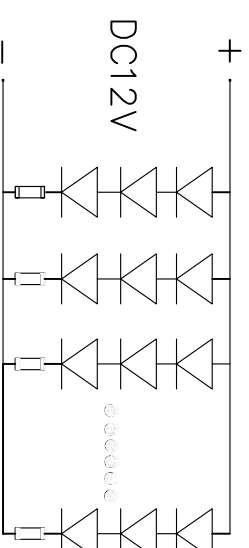

UNIT :mm

Model Number	Color	Length (m)	LED Q'ty	LED Type	Light Output (mcd)	Light Output (Lumen)	Beam Angle (degrees)	Voltage (V DC)	Current (Amps)	Max. Power Consumption (w)	Continuous Connection (m)
S00663-C	White	5	450	3010 SMD LED	650x450	1350	140	12	2.55-3	36	7

ERMEC
www.ermec.com
ERMEC, S.L. BARCELONA
C/ Francesc Teixidó, 22
E-08918 Badalona (Spain)

Tel.: (+34) 902 450 160
Fax: (+34) 902 433 088
info@ermec.com
www.ermec.com

ERMEC, S.L. MADRID
C/ Sagasta, 8, 1ª planta
E-28004 Madrid (Spain)

PORTUGAL
portugal@ermec.com
BILBAO
bilbao@ermec.com