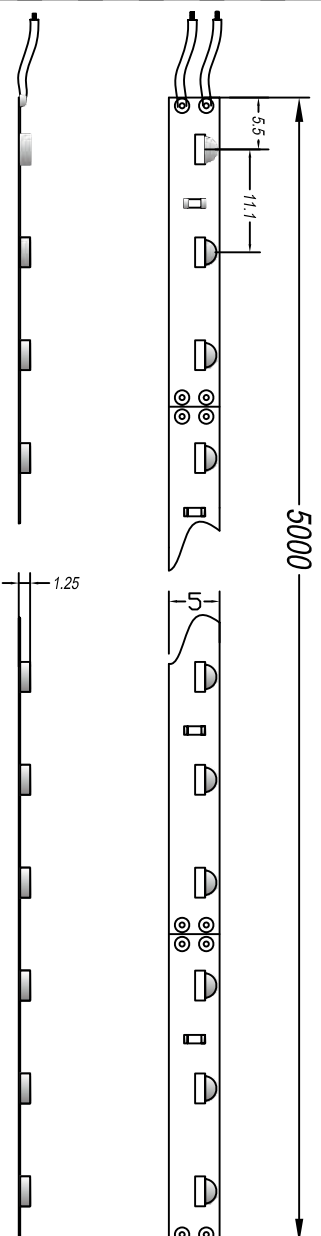

UNIT :mm

Model Number	Color	Length (m)	LED Q'ty	LED Type	Light Output (mcd)	Light Output (Lumen)	Beam Angle (degrees)	Voltage (V DC)	Current (Amps)	Max. Power Consumption (w)	Continuous Connection (m)
S00663-C	White	5	450	3010 SMD LED	650x450	1350	140	12	2.55-3	36	7

ERMEC
www.ermec.com
ERMEC, S.L. BARCELONA
C/ Francesc Teixidó, 22
E-08918 Badalona (Spain)

Tel.: (+34) 902 450 160
Fax: (+34) 902 433 088
info@ermec.com
www.ermec.com

ERMEC, S.L. MADRID
C/ Sagasta, 8, 1ª planta
E-28004 Madrid (Spain)

PORTUGAL
portugal@ermec.com
BILBAO
bilbao@ermec.com