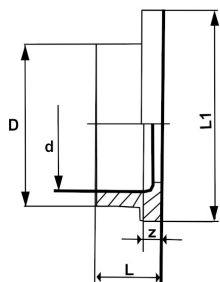

Portabridas

Comentarios	Dim. (mm)	Código	GP	SP	PN (bar)	D (mm)	L (mm)	L1 (mm)	Z (mm)
	25	4302902533022	400	100	10	33,0	23,0	41,0	5,0
	32	4302903233022	250	50	10	41,0	25,0	50,0	5,0
	40	4302904033022	200	50	10	50,0	27,0	61,0	5,0
	50	4302905033022	80	20	10	61,0	33,0	74,0	8,0
	63	4302906333022	50	10	10	76,0	37,0	91,0	8,0
	75	4302907533022	48	4	10	90,0	39,0	107,0	8,0
	90	4302909033022	28	4	10	106,0	46,0	126,0	10,0
	110	4302911033022	15	3	10	131,0	49,0	150,0	7,0
butt fusion	125	4302912533022	12	1	10	146,0	55,0	162,0	17,5
butt fusion	160	4302916033022	2	1	10	160,0	175,0	212,0	25,0